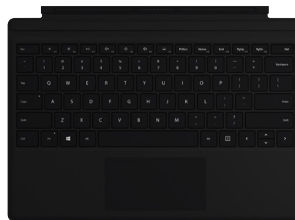

Surface Pro 7+

A 2-in-1 for all the ways your students and faculty work

30 Seconds on the Surface Pro 7+:

Users can teach and learn the way they need to with this ultra-light and slim 2-in-1. At just 1.7 pounds, Surface Pro 7+ is portable enough to easily carry between home and campus, yet powerful enough to handle crucial apps. USB-C® and USB-A ports let them charge devices or connect accessories that help teachers and students stay engaged with the classroom.

Upsell Opportunity:

Pair the Surface Pro 7+ with these accessories:

Surface Pen

Surface Pro Signature Type Cover

Surface Arc Mouse

What You Need to Know About Pitching the Surface Pro 7+:

Tablet mode

Teach and learn on a touch-first, pen-enabled tablet. Just close the kickstand and remove or fold back the Signature Type Cover.

Studio mode

Lower the innovative, built-in Kickstand for the perfect 15-degree writing and drawing angle with Surface Pen* and Microsoft Classroom Pen.

Laptop mode

Open the Kickstand and add Surface Pro Signature Type Cover* for a full laptop experience anywhere.

Key Features:

- Faster processing power—the Pro 7+ has the latest-gen Intel® Core™ processor that provides up to 75% faster performance than the previous Surface Pro.
- Removable SSD hard drive for closer control of data.
- Lightweight and portable—lighter than a textbook at just 1.7lb.
- More ways to connect, with both USB-C® and USB-A ports.
- High-quality virtual classes and meetings—show up crisp and clear with Dolby® Atmos™ speakers, dual far-field Studio Mics, and a front-facing 5.0 megapixel 1080p HD camera.
- All-day battery life—up to 15 hours. That's 4.5 more hours than the previous version.
- Fast, secured, password-free sign-in with Windows Hello.
- Easy document capture—snap a picture of notes or scan documents with the rear-facing 8.0 megapixel HD camera and users can store their paper documents digitally.